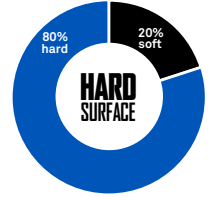

CAMSO WHL 775R